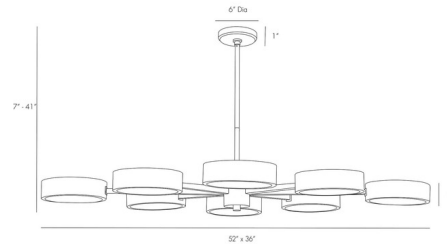

### Description

The Linus Starburst Chandelier adds a minimalist look that is oh so cool to your interior space. Slim circular diffusers are placed on a thin steel frame, for an out of this world vibe in your room. Canopy: 6 inch diameter.

### Specifications

COLOR	Frosted
BODY FINISH	Black Nickel
WATTAGE	40W
DIMMER	Standard 120V
DIMENSIONS	52"W x 7"H
BULB NOT INCLUDED	8 x B11/Candelabra (E12)/5W/120V LED
OTHER BULB OPTIONS	8 x B10/Candelabra (E12)/120V LED 8 x B10/Candelabra (E12)/60W/120V Incandescent

### Technical Information

PRODUCT DIMENSIONS . . . . . Downrods: One 4", One 6" and Two 12" Included

CLICK TO VIEW PRODUCT

Notes: