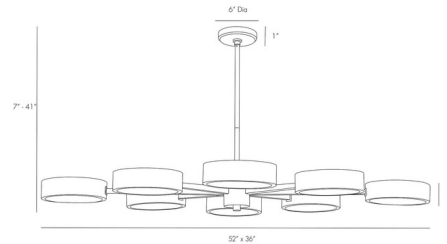

By Arteriors Home

Description

The Linus Starburst Chandelier adds a minimalist look that is oh so cool to your interior space. Slim circular diffusers are placed on a thin steel frame, for an out of this world vibe in your room. Canopy: 6 inch diameter.

Specifications

COLOR Frosted
BODY FINISH Black Nickel
WATTAGE 40W
DIMMER Standard 120V
DIMENSIONS 52"W x 7"H
BULB NOT INCLUDED 8 x B11/Candelabra (E12)/5W/120V LED
OTHER BULB OPTIONS 8 x B10/Candelabra (E12)/120V LED
8 x B10/Candelabra (E12)/60W/120V Incandescent

Technical Information

PRODUCT DIMENSIONS Downrods: One 4", One 6" and Two 12" Included

Notes:

Shown in black nickel / frosted

CLICK TO VIEW PRODUCT