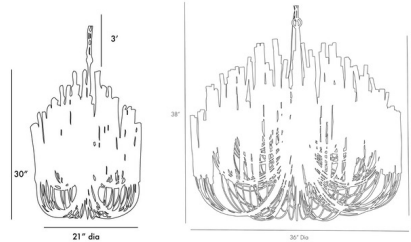

Description

The Tilda Chandelier features several tiers of wooden sticks on curved iron arms that will add a unique and intriguing touch to any space. Available in Black stained wood or Whitewash stained wood. Due to the organic nature of the wood used to create Tilda, each piece will vary slightly in size and shape. The wooden rods will eventually crack which is an inherent feature of solid wood. Note: Tilda Chandelier includes 36 inch chain length. For additional chain: White: CHN-204 White

Shown in white

Specifications

COLOR N/A
BODY FINISH White
WATTAGE 150W
DIMMER Standard 120V
DIMENSIONS 36\"/>

CLICK TO VIEW PRODUCT

Notes: