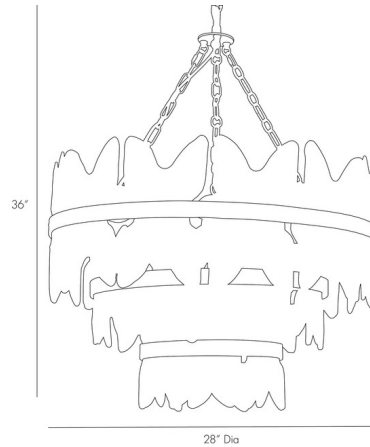

Description

The Millie Chandelier offers a unique look, featuring a three tier silhouette composed of Seeded Clear glass plates shaped similar to butterflies, bound together with bands of Antique Brass for an elegant overall look. Includes 3 feet of chain. Suitable for covered outdoor areas. UL and CUL listed.

Shown in antique brass / seeded clear

Specifications

COLOR	Seeded Clear
BODY FINISH	Antique Brass
WATTAGE	35W
DIMMER	Standard 120V
DIMENSIONS	28"W x 36"H
BULB NOT INCLUDED	7 x B11/Candelabra (E12)/5W/120V LED
OTHER BULB OPTIONS	7 x B10/Candelabra (E12)/120V LED 7 x B10/Candelabra (E12)/60W/120V Incandescent