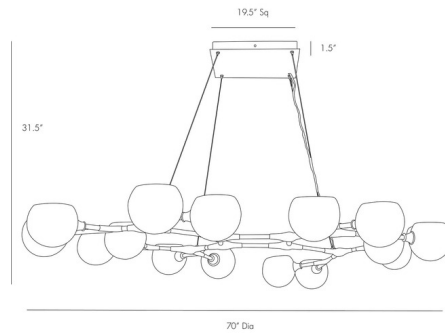

Shown in antique brass / clear

Specifications

| | |
|--------------------|---|
| COLOR | Clear |
| BODY FINISH | Antique Brass |
| WATTAGE | 400W |
| DIMMER | Standard 120V |
| DIMENSIONS | 70"L x 19.5"W x 31.54"H |
| BULB NOT INCLUDED | 16 x G16.5/Candelabra (E12)/25W/120V Incandescent |
| OTHER BULB OPTIONS | 16 x G16.5/Candelabra (E12)/120V LED |