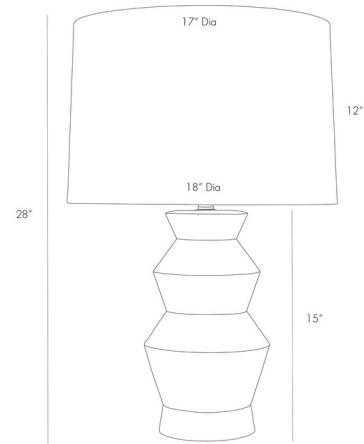

By Arteriors Home

Description

The Ogden Table Lamp offers a chic, slightly geometric look with its striking silhouette featuring a Provincial Blue finish on etched and cracked panels. Topped with White linen drum shade. Three-way rotary switch at socket. UL and CUL listed.

Shown in provincial blue / white linen

Specifications

COLOR	White Linen
BODY FINISH	Provincial Blue
WATTAGE	150W
DIMMER	Included
DIMENSIONS	18"W x 28"H
BULB NOT INCLUDED	1 x A19 3-Way/Medium (E26)/150W/120V Incandescent
OTHER BULB OPTIONS	A19 3-Way/Medium (E26)/120V LED