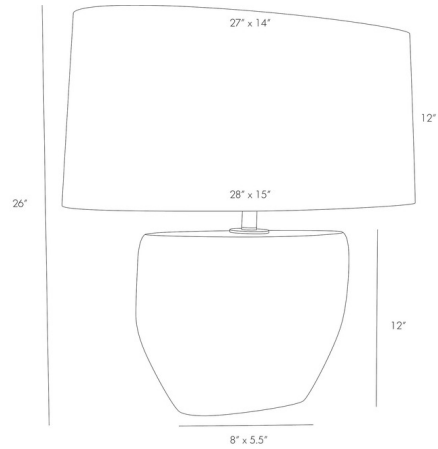

Description

The Odessa Table Lamp draws inspiration from natural geological finds, featuring a Fossil finished faux concrete base that mimics the real thing with its textured body, topped with White Linen ovular shade. Full range dimmer on line. UL and CUL listed.

Shown in fossil gray / white

Specifications

COLOR	White
BODY FINISH	Fossil Gray
WATTAGE	150W
DIMMER	N/A
DIMENSIONS	28\"W x 26\"H
BULB NOT INCLUDED	1 x A19/Medium (E26)/150W/120V Incandescent
OTHER BULB OPTIONS	A19/Medium (E26)/120V LED