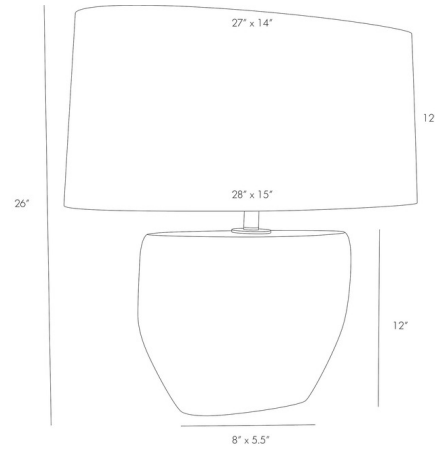

Shown in fossil gray / white

Specifications

COLOR	White
BODY FINISH	Fossil Gray
WATTAGE	150W
DIMMER	N/A
DIMENSIONS	28"W x 26"H
BULB NOT INCLUDED	1 x A19/Medium (E26)/150W/120V Incandescent
OTHER BULB OPTIONS	A19/Medium (E26)/120V LED