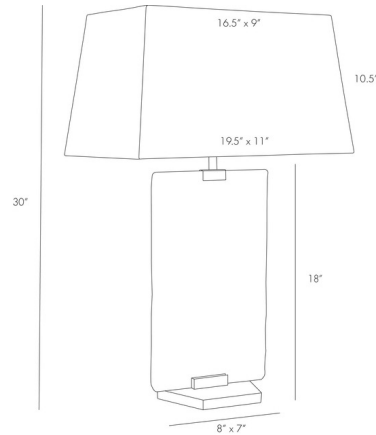

By Arteriors Home

Description

The Maddox Table Lamp offers a chic look, featuring a thinly cut glass body with Opal-toned swirls, set into a Heritage Brass plated base and topped with an Ivory cotton rectangular shade. Three-way rotary switch located at socket. UL and CUL listed.

Shown in heritage brass / off white

Specifications

COLOR	Off White
BODY FINISH	Heritage Brass
WATTAGE	150W
DIMMER	Included
DIMENSIONS	19.5"W x 30"H
BULB NOT INCLUDED	1 x A19 3-Way/Medium (E26)/150W/120V Incandescent
OTHER BULB OPTIONS	1 x A19 3-Way/Medium (E26)/120V LED