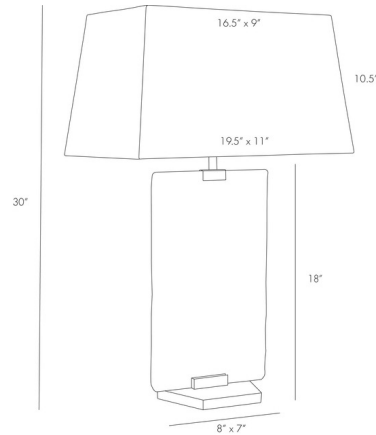

Shown in heritage brass / off white

Specifications

COLOR	Off White
BODY FINISH	Heritage Brass
WATTAGE	150W
DIMMER	Included
DIMENSIONS	19.5"W x 30"H
BULB NOT INCLUDED	1 x A19 3-Way/Medium (E26)/150W/120V Incandescent
OTHER BULB OPTIONS	1 x A19 3-Way/Medium (E26)/120V LED

CLICK TO VIEW PRODUCT

Notes: