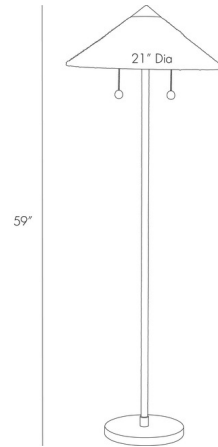

Lightology

lightology.com
866-954-4489
06-04-26

Project: _____

Company: _____

Location: _____ Fixture Type: _____

SPEC #: **AHM656357**

Approved On: _____ Approved By: _____

Terrace Floor Lamp

By Arteriors Home

Description

Designed by Celerie Kemble, the Terrace Floor Lamp evokes coastal cool with its playful design, featuring a handwoven natural rattan shade, set atop a slim rattan wrapped body with an Antique Brass finished base. Off/on pull chains. UL and CUL listed.

Shown in antique brass / rattan

Specifications

COLOR	Rattan
BODY FINISH	Antique Brass
WATTAGE	86W
DIMMER	N/A
DIMENSIONS	21"W x 59"H
BULB NOT INCLUDED	2 x A19/Medium (E26)/43W/120V Incandescent
OTHER BULB OPTIONS	2 x A19/Medium (E26)/120V LED