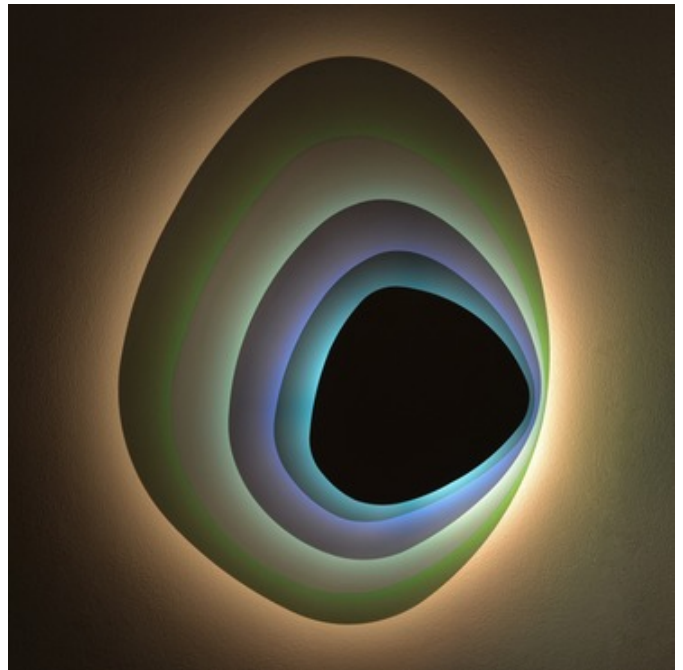

BRAND

Blankblank

DESCRIPTION

The Expansion Wall / Ceiling Light, designed by Rob Zinn, is a uniquely shaped fixture that features satin white layers applied with a variety of colors on the back of each layer that have a subtle glow in natural light but intensify to a brilliant glow when illuminated or left in darkness. Available in two sizes in one of eight finishes: Cool, Corona, Major, Minor, Pine, Sky, Sorbet, or Warm. Lamping options include E26 incandescent or GU24 LED, Title 24 compliant. May be wall or ceiling mounted. Made in the USA.

Shown in: Cool

SHADE COLOR	Cool
BODY FINISH	N/A
WATTAGE	43W
DIMMER	Standard 120V
DIMENSIONS	19.5"W x 26"H x 6"D
BULB NOT INCLUDED	
LAMP	1 x A19/Medium (E26)/43W/120V Incandescent 1 x A19/Medium (E26)/120V LED