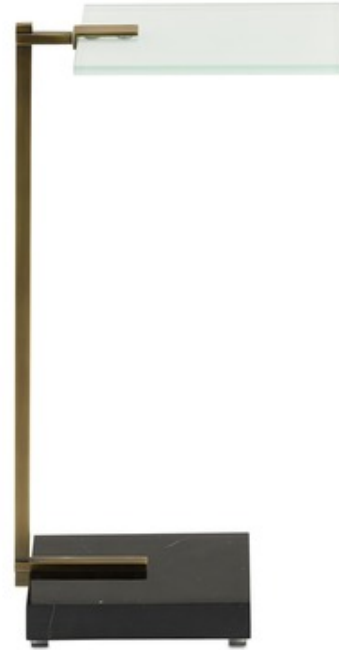

BRAND

Currey and Company

DESCRIPTION

The Neil Drinks Table offers a sleek, modern look that will fit into a number of interior spaces, featuring a tempered glass surface set into a slim Antique Brass finished stem and into a Black marble base.

Shown in: Antique Brass

SHADE COLOR	N/A
BODY FINISH	Antique Brass
WATTAGE	N/A
DIMMER	N/A
DIMENSIONS	8"W x 24.5"H x 12.8"D
LAMP	N/A

ITEM NUMBER CRC656612

COMPANY	PROJECT	FIXTURE TYPE	APPROVED BY	DATE