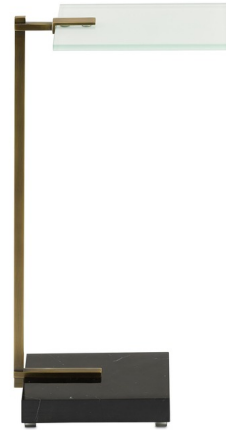

Lightology

lightology.com
866-954-4489
07-08-26

Project: _____

Company: _____

Location: _____ Fixture Type: _____

SPEC #: **CRC656612**

Approved On: _____ Approved By: _____

Neil Drinks Table By Currey & Company

Description

The Neil Drinks Table offers a sleek, modern look that will fit into a number of interior spaces, featuring a tempered glass surface set into a slim Antique Brass finished stem and into a Black marble base.

Shown in antique brass

Specifications

COLOR	N/A
BODY FINISH	Antique Brass
WATTAGE	N/A
DIMMER	N/A
DIMENSIONS	8"W x 24.5"H x 12.8"D
BULB	N/A
COUNTRY OF ORIGIN	China

CLICK TO VIEW PRODUCT

Notes: