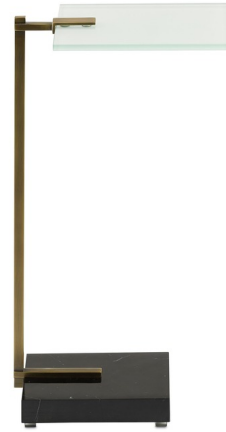

# Lightology

lightology.com  
866-954-4489  
04-26-26

Project: \_\_\_\_\_

Company: \_\_\_\_\_

Location: \_\_\_\_\_ Fixture Type: \_\_\_\_\_

SPEC #: **CRC656612**

Approved On: \_\_\_\_\_ Approved By: \_\_\_\_\_

### Description

The Neil Drinks Table offers a sleek, modern look that will fit into a number of interior spaces, featuring a tempered glass surface set into a slim Antique Brass finished stem and into a Black marble base.

Shown in antique brass

### Specifications

COLOR	N/A
BODY FINISH	Antique Brass
WATTAGE	N/A
DIMMER	N/A
DIMENSIONS	8"W x 24.5"H x 12.8"D
BULB	N/A
COUNTRY OF ORIGIN	China

CLICK TO VIEW PRODUCT

Notes: