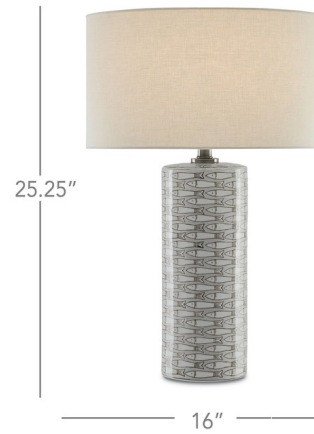

Lightology

lightology.com
866-954-4489
04-25-26

Project: _____

Company: _____

Location: _____ Fixture Type: _____

SPEC #: **CRC656670**

Approved On: _____ Approved By: _____

Fisch Table Lamp

By Currey & Company

Description

The Fisch Table Lamp, offers a fun, whimsical look featuring a cylindrical porcelain base printed with a gray and white fish pattern and topped with an Off White linen shade, complete with Antique Nickel finished hardware. UL and CUL listed.

Shown in gray fish / off white

Specifications

COLOR	Off White
BODY FINISH	Gray Fish
WATTAGE	150W
DIMMER	N/A
DIMENSIONS	16"W x 25.25"H
BULB NOT INCLUDED	1 x A19/Medium (E26)/150W/120V Incandescent
COUNTRY OF ORIGIN	China