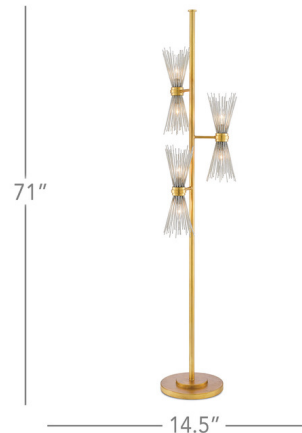

By Currey & Company

Description

The Novatude Floor Lamp offers a chic, mid-century modern inspired look that will equally dress up your space as well as add practical lighting, featuring a slender Antique Gold finished body with three arms extending out, each bearing two shades composed of Silver Leaf finished spikes as if to resemble spritzing stars. UL and CUL listed.

Shown in antique gold leaf / silver leaf

Specifications

COLOR	Silver Leaf
BODY FINISH	Antique Gold Leaf
WATTAGE	30W
DIMMER	N/A
DIMENSIONS	71"H
BULB NOT INCLUDED	6 x B11/Candelabra (E12)/5W/120V LED
OTHER BULB OPTIONS	6 x B10/Candelabra (E12)/120V LED
	6 x B10/Candelabra (E12)/60W/120V Incandescent
COUNTRY OF ORIGIN	Philippines