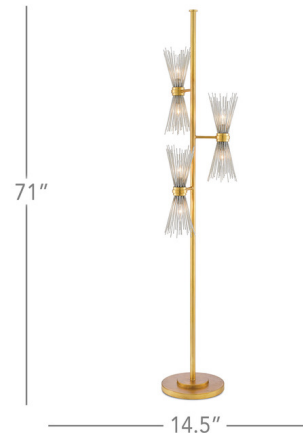

## Novatude Floor Lamp

By Currey & Company

### Description

The Novatude Floor Lamp offers a chic, mid-century modern inspired look that will equally dress up your space as well as add practical lighting, featuring a slender Antique Gold finished body with three arms extending out, each bearing two shades composed of Silver Leaf finished spikes as if to resemble spritzing stars. UL and CUL listed.

### Specifications

COLOR	Silver Leaf
BODY FINISH	Antique Gold Leaf
WATTAGE	30W
DIMMER	N/A
DIMENSIONS	71"H
BULB NOT INCLUDED	6 x B11/Candelabra (E12)/5W/120V LED
OTHER BULB OPTIONS	6 x B10/Candelabra (E12)/120V LED 6 x B10/Candelabra (E12)/60W/120V Incandescent
COUNTRY OF ORIGIN	Philippines

Shown in antique gold leaf / silver leaf

CLICK TO VIEW PRODUCT

Notes: