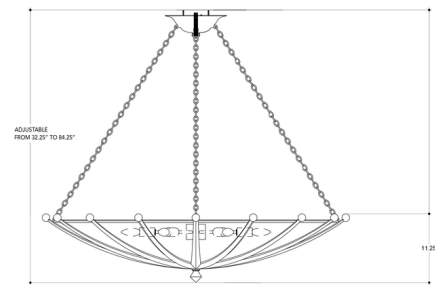

### Specifications

COLOR	Black Satin
BODY FINISH	Antique Gold Leaf
WATTAGE	30W
DIMMER	Standard 120V
DIMENSIONS	40.5"W x 11.25"H
BULB NOT INCLUDED	6 x B11/Candelabra (E12)/5W/120V LED
OTHER BULB OPTIONS	6 x B10/Candelabra (E12)/60W/120V Incandescent
COUNTRY OF ORIGIN	Philippines