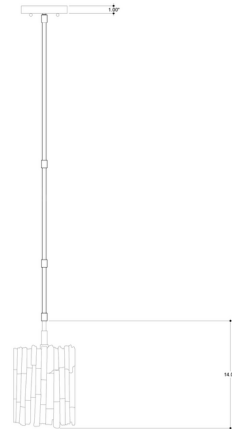

By Currey & Company

Description

The Moonstone Pendant offers a chic, intriguing presence that will add to your space illuminated or not. Featuring an arrangement of irregularly cut Selenite crystals that form the shade, set into a Chinois Silver Leaf structure. UL listed.

Shown in chinois antique silver leaf / selenite crystal

Specifications

COLOR	Selenite Crystal
BODY FINISH	Chinois Antique Silver Leaf
WATTAGE	43W
DIMMER	Standard 120V
DIMENSIONS	16.25"L x 8"W x 14"H
BULB NOT INCLUDED	1 x A19/Medium (E26)/43W/120V Incandescent
OTHER BULB OPTIONS	1 x A19/Medium (E26)/120V LED
COUNTRY OF ORIGIN	China