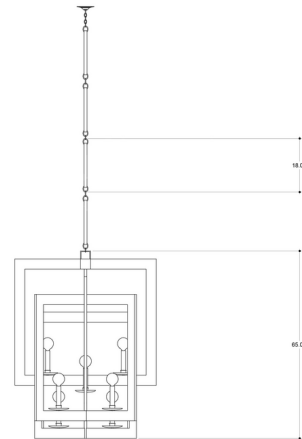

By Currey & Company

Description

Middleton Grand Chandelier features intersecting geometric squares fabricated from wrought iron in a Silver Leaf finish. UL listed.

Specifications

COLOR	N/A
BODY FINISH	Silver Leaf
WATTAGE	40W
DIMMER	Standard 120V
DIMENSIONS	45"W x 65"H
BULB NOT INCLUDED	8 x B11/Candelabra (E12)/5W/120V LED
OTHER BULB OPTIONS	8 x B10/Candelabra (E12)/120V LED 8 x B10/Candelabra (E12)/60W/120V Incandescent
COUNTRY OF ORIGIN	Philippines

Technical Information

PRODUCT DIMENSIONS	Overall Adjustable Height: 72" to 139"
--------------------	----------------------------------------

Shown in silver leaf

CLICK TO VIEW PRODUCT

Notes: