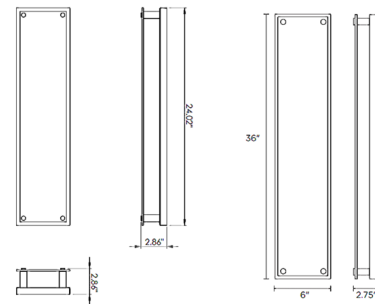

By DVI Lighting

Description

The Helios is a fully enclosed bathroom vanity light featuring silk screened white glass with Buffed Nickel finish. May be mounted in a horizontal or vertical position or used as a ceiling light.

Shown in buffed nickel / white glass

Specifications

COLOR White Glass
BODY FINISH Buffed Nickel
WATTAGE 30W
DIMMER Low Voltage Electronic
DIMENSIONS 24"W x 6"H x 3"D
INTEGRATED LED MODULE 1 x LED/30W/120V LED