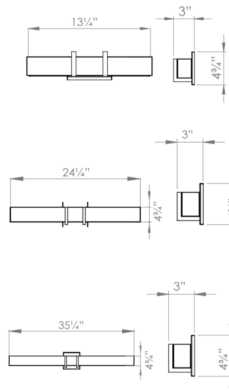

Shown in chrome / opal