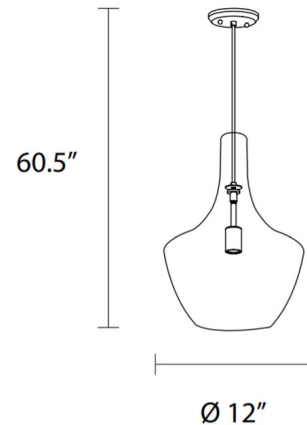

Description

The St Julian Clear Glass Pendant features a uniquely shaped Clear glass shade with three finish options. Height adjustable at installation. Canopy is 4.92in. round.

Shown in chrome / clear

Specifications

COLOR Clear
BODY FINISH Chrome
WATTAGE 70W
DIMMER Standard 120V
DIMENSIONS 12"W x 17.5"H
BULB NOT INCLUDED 1 x Edison/Medium (E26)/70W/120V Incandescent
OTHER BULB OPTIONS 1 x Edison/Medium (E26)/120V LED

Technical Information

PRODUCT DIMENSIONS Downrods: (1) - 15in., (1) - 12in., (1) - 9in., and (1) - 4in.

CLICK TO VIEW PRODUCT

Notes: