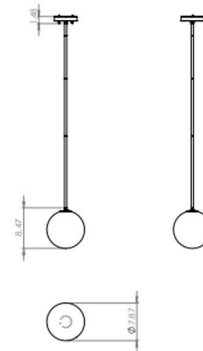

### Description

The Courcelette Mini Pendant is an eye catching fixture that takes its design cues from the midcentury modern era. This simple clean style works well with most decors. Hang over a dinette table as a statement piece or hang multiple over a kitchen island, dining table or work station. Available in four options. Includes 40 inches of downrods. ETL listed.

### Specifications

COLOR . . . . . Clear  
BODY FINISH . . . . . Chrome  
WATTAGE . . . . . 20W  
DIMMER . . . . . Standard 120V  
DIMENSIONS . . . . . 8"W x 8.47"H  
BULB NOT INCLUDED . . . . . 1 x JCD/G9/20W/120V Halogen  
OTHER BULB OPTIONS . . . . . 1 x JCD/G9/120V LED

### Technical Information

PRODUCT DIMENSIONS . . . . . Min/Max Overall Height: 10.25"/50.25"

Shown in chrome / clear

CLICK TO VIEW PRODUCT

Notes: