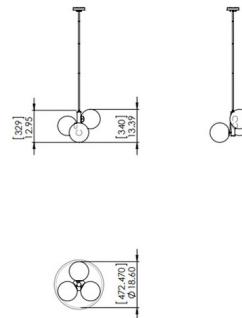

Specifications

COLOR Clear
BODY FINISH Chrome
WATTAGE 75W
DIMMER Standard 120V
DIMENSIONS 19"W x 13.5"H
BULB NOT INCLUDED 3 x JCD/G9/25W/120V Halogen
OTHER BULB OPTIONS 3 x JCD/G9/120V LED

Technical Information

PRODUCT DIMENSIONS Min/Max Overall Height: 15"/55"

Shown in chrome / clear

CLICK TO VIEW PRODUCT

Notes: