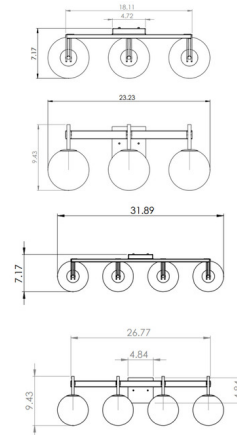

Shown in chrome / clear

Specifications

COLOR	Clear
BODY FINISH	Chrome
WATTAGE	150W
DIMMER	Standard 120V
DIMENSIONS	17.25"W x 10.25"H x 6"D
BULB NOT INCLUDED	3 x JCD/G9/50W/120V Halogen
OTHER BULB OPTIONS	3 x JCD/G9/120V LED