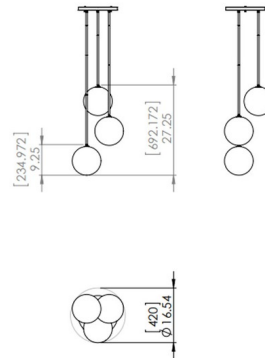

Description

The Courcelette Multi Light Pendant is an eye catching fixture that will blend with a variety of decors with its simple clean design. Available in four options. Includes 40 inch downrod sets. ETL listed.

Specifications

COLOR Clear
BODY FINISH Chrome
WATTAGE 75W
DIMMER Standard 120V
DIMENSIONS 16.54"W x 27.25"H
BULB NOT INCLUDED 3 x JCD/G9/25W/120V Halogen
OTHER BULB OPTIONS 3 x JCD/G9/120V LED

Technical Information

PRODUCT DIMENSIONS Min/Max Overall Height: 26.75"/66.75"

Shown in chrome / clear

CLICK TO VIEW PRODUCT

Notes: