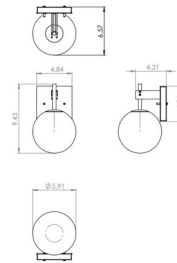

### Specifications

COLOR	Clear
BODY FINISH	Venetian Brass
WATTAGE	25W
DIMMER	Standard 120V
DIMENSIONS	6"W x 10.25"H x 7.5"D
BULB NOT INCLUDED	1 x JCD/G9/25W/120V Halogen
OTHER BULB OPTIONS	1 x JCD/G9/120V LED