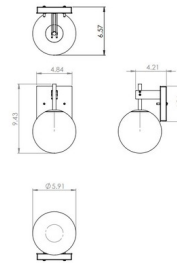

Shown in venetian brass / clear

Specifications

COLOR	Clear
BODY FINISH	Venetian Brass
WATTAGE	25W
DIMMER	Standard 120V
DIMENSIONS	6"W x 10.25"H x 7.5"D
BULB NOT INCLUDED	1 x JCD/G9/25W/120V Halogen
OTHER BULB OPTIONS	1 x JCD/G9/120V LED