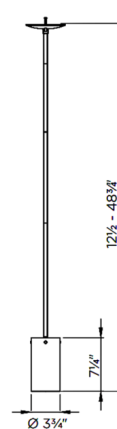

CLICK TO VIEW PRODUCT

Notes: