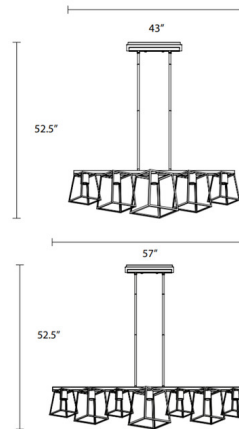

Description

The Cape Breton Linear Pendant is a true statement piece with an open cage structure that gives the fixture a modern look. Available two sizes with a Graphite finish complemented by Buffed Nickel accents or Ebony finish complemented by Ebony and multiple finish accents.

Shown in ebony / ebony

Specifications

COLOR	Ebony
BODY FINISH	Ebony
WATTAGE	420W
DIMMER	Standard 120V
DIMENSIONS	57"L x 12"W x 11"H
BULB NOT INCLUDED	7 x A19/Medium (E26)/60W/120V Incandescent
OTHER BULB OPTIONS	7 x A19/Medium (E26)/120V LED 7 x Edison/Medium (E26)/120V Incandescent 7 x Edison/Medium (E26)/120V LED