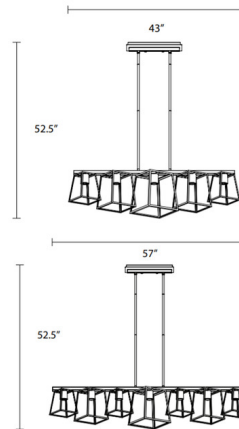

### Description

The Cape Breton Linear Pendant is a true statement piece with an open cage structure that gives the fixture a modern look. Available two sizes with a Graphite finish complemented by Buffed Nickel accents or Ebony finish complemented by Ebony and multiple finish accents.

### Specifications

COLOR	.....	Ebony
BODY FINISH	.....	Ebony
WATTAGE	.....	420W
DIMMER	.....	Standard 120V
DIMENSIONS	.....	57"L x 12"W x 11"H
BULB NOT INCLUDED	.....	7 x A19/Medium (E26)/60W/120V Incandescent
OTHER BULB OPTIONS	.....	7 x A19/Medium (E26)/120V LED 7 x Edison/Medium (E26)/120V Incandescent 7 x Edison/Medium (E26)/120V LED