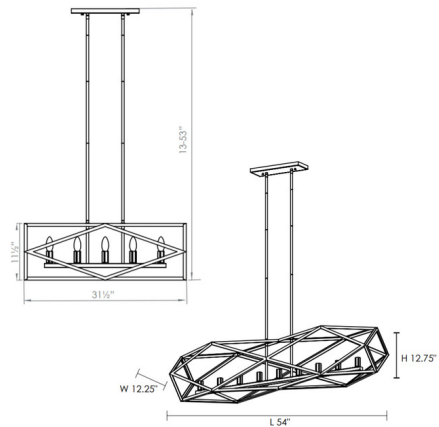

### Specifications

COLOR . . . . . Chrome  
 BODY FINISH . . . . . Graphite  
 WATTAGE . . . . . 200W  
 DIMMER . . . . . Standard 120V  
 DIMENSIONS . . . . . 31.5"L x 11"W x 11.5"H  
 BULB NOT INCLUDED . . . . . 5 x B10/Candelabra (E12)/40W/120V Incandescent  
 OTHER BULB OPTIONS . . . . . 5 x B10/Candelabra (E12)/60W/120V Incandescent

### Technical Information

PRODUCT DIMENSIONS . . . . . Downrods: 2 - 15in., 2 - 12in., 2 - 9in., and 2 - 4in.

Shown in graphite / chrome

CLICK TO VIEW PRODUCT

Notes: