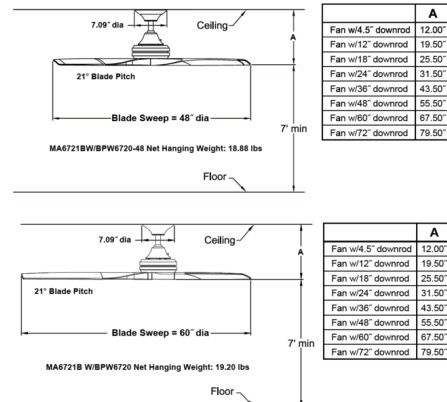

Description

Spitfire Indoor/Outdoor Ceiling Fan is a design unlike any other. This stunning 3 blade fan, with a variety of combinations, will go perfectly in any room of your home. Features a 188 x 25 AC motor, 48 inch or 60 inch blade span, and 21 degree pitch. This fan comes with fanSync included. One 4.5 inch downrod and TR500 hand-held remote control with wall cradle is included. The remote control enables motor on/off, 3 speeds, and light on/off with full range dimming. Fan direction can be reversed using a switch on the fan. Wall controls and other accessories are sold separately. Damp location rated for covered outdoor areas. Note: Not all sizes/finish options available with Matte White blades. Note: To control the fan with both the included hand-held remote control and a wall control, the wall control used must be the WR500 or WR501 wall control with receiver (sold separately). If only a wall control will be used (instead of the included hand-held control), the other compatible wall control options can be used (sold separately). NOTE: Galvanized finish is only available with Brushed Nickel blades. Matte Greige finish is no longer available with Weathered Wood blades.

Specifications

BLADE COLOR	Black
BODY FINISH	Black
WATTAGE	N/A
DIMMER	N/A
DIMENSIONS	60"W x 12"H
BULB	N/A

Shown in black / black

CLICK TO VIEW PRODUCT

Notes: