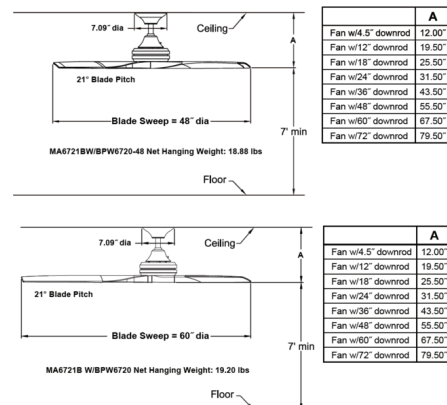

Description

Spitfire Indoor/Outdoor Ceiling Fan is a design unlike any other. This stunning 3 blade fan, with a variety of combinations, will go perfectly in any room of your home. Features a 188 x 25 AC motor, 48 inch or 60 inch blade span, and 21 degree pitch. This fan comes with fanSync included. One 4.5 inch downrod and TR500 hand-held remote control with wall cradle is included. The remote control enables motor on/off, 3 speeds, and light on/off with full range dimming. Fan direction can be reversed using a switch on the fan. Wall controls and other accessories are sold separately. Damp location rated for covered outdoor areas. Note: Not all sizes/finish options available with Matte White blades. Note: To control the fan with both the included hand-held remote control and a wall control, the wall control used must be the WR500 or WR501 wall control with receiver (sold separately). If only a wall control will be used (instead of the included hand-held control), the other compatible wall control options can be used (sold separately). NOTE: Galvanized finish is only available with Brushed Nickel blades. Matte Greige finish is no longer available with Weathered Wood blades.

Specifications

| | |
|-------------|--------------|
| BLADE COLOR | White Washed |
| BODY FINISH | Matte White |
| WATTAGE | N/A |
| DIMMER | N/A |
| DIMENSIONS | 60"W x 12"H |
| BULB | N/A |

Shown in matte white / white washed