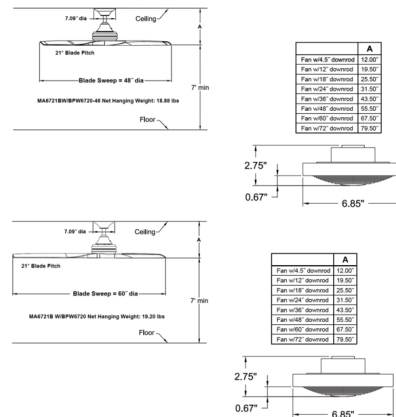

Shown in black / black