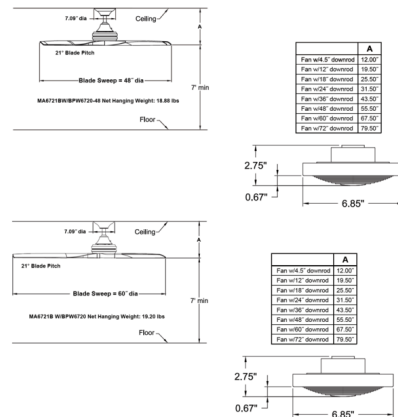

Shown in matte white / natural