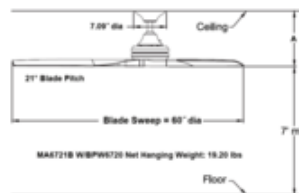

A
Fan w/8\"/>