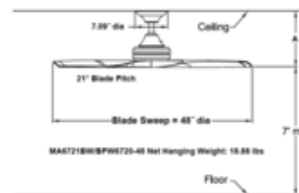

Shown in: Matte White / Natural