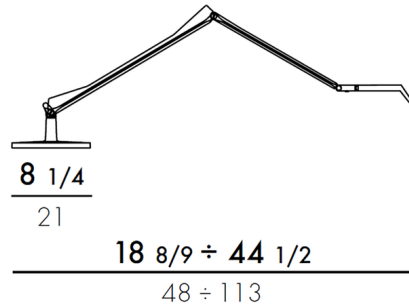

CLICK TO VIEW PRODUCT

Notes: