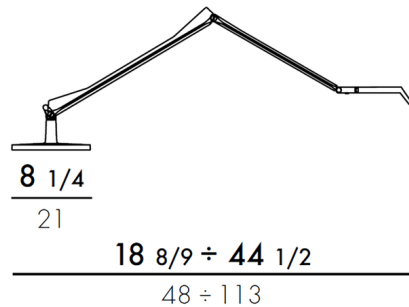

CLICK TO VIEW PRODUCT

Notes: