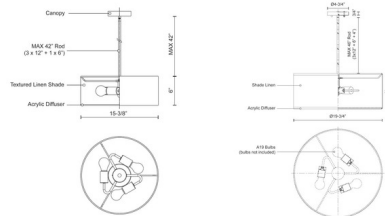

Description

The Gregory Pendant features a round drum shaped shade in your choice of Black or White Textured Fabric with an acrylic bottom diffuser. Available in two sizes. Includes three 12 inch and one 6 inch downrods. ETL listed.

Shown in black textured fabric / opal

Specifications

COLOR Opal
BODY FINISH Black Textured Fabric
WATTAGE 180W
DIMMER Standard 120V
DIMENSIONS 48"L x 15.37"W x 6"H
BULB NOT INCLUDED 3 x A19/Medium (E26)/60W/120V Incandescent