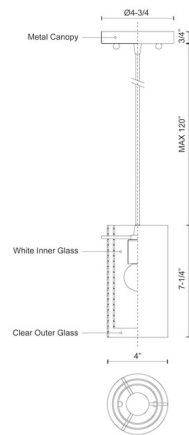

Lightology

lightology.com
866-954-4489
05-19-26

Project: _____
Company: _____
Location: _____ Fixture Type: _____
SPEC #: **KZC657559**
Approved On: _____ Approved By: _____

Firenze Pendant By Kuzco Lighting

Description

The Firenze Pendant offers a unique look that would blend with most surroundings. Available with a White cylinder outer glass with an Opal inner cylinder and Brushed Nickel details or a Clear cylinder outer glass with a Mirrored inner cylinder with Chrome details. Includes 72 inch cable. ETL listed.

Shown in brushed nickel / opal

Specifications

COLOR	Opal
BODY FINISH	Brushed Nickel
WATTAGE	60W
DIMMER	Standard 120V
DIMENSIONS	79.25"L x 4"W x 7.25"H
BULB NOT INCLUDED	1 x A19/Medium (E26)/60W/120V Incandescent