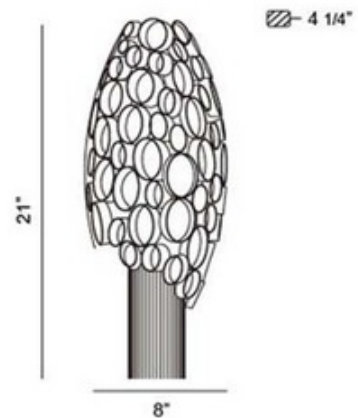

BRAND

Eurofase

DESCRIPTION

Cameo wall sconce features clear crystals and a nickel finish. The machined honeycomb is the perfect shelter for the metal. Features nickel strands. Available in a ceiling flush mount, pendant, chandelier and wall sconce version. Two 60 watt, 120 volt, T4 G9 base halogen lamps included. General light distribution. 8W x 21H x 4.25 inch depth.

SHADE COLOR	Clear
BODY FINISH	Nickel
WATTAGE	120W
DIMMER	N/A
DIMENSIONS	4.25"L x 8"W x 21"H
BULB INCLUDED	
LAMP	2 x JCD/G9/60W/120V Halogen

SPEC # EUF65757

COMPANY	PROJECT	FIXTURE TYPE	APPROVED BY	DATE