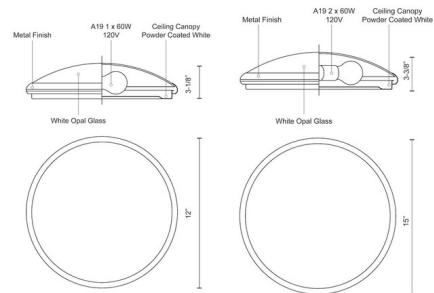

### Description

The Malta Flush Mount Ceiling Light will provide an even wash of light to surrounding areas. The circular glass diffuser is complemented by a variety of finishes to add a pop of color to your room. Available in two sizes.

### Specifications

COLOR	White Opal
BODY FINISH	Brushed Nickel
WATTAGE	8W
DIMMER	Standard 120V
DIMENSIONS	12"W x 3.12"H
BULB NOT INCLUDED	1 x A19/Medium (E26)/8W/120V LED
OTHER BULB OPTIONS	1 x A19/Medium (E26)/60W/120V Incandescent