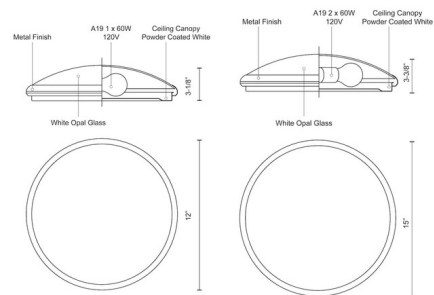

### Description

The Malta Flush Mount Ceiling Light will provide an even wash of light to surrounding areas. The circular glass diffuser is complemented by a variety of finishes to add a pop of color to your room. Available in two sizes.

### Specifications

COLOR	White Opal
BODY FINISH	Brushed Nickel
WATTAGE	8W
DIMMER	Standard 120V
DIMENSIONS	12"W x 3.12"H
BULB NOT INCLUDED	1 x A19/Medium (E26)/8W/120V LED
OTHER BULB OPTIONS	1 x A19/Medium (E26)/60W/120V Incandescent