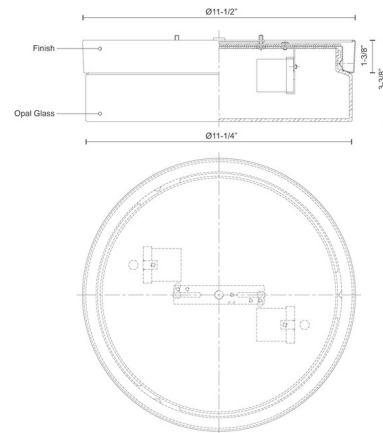

Lightology

lightology.com
866-954-4489
04-26-26

Project: _____
 Company: _____
 Location: _____ Fixture Type: _____
 SPEC #: **KZC657617**
 Approved On: _____ Approved By: _____

Lomita Flush Mount By Kuzco Lighting

Description

The Lomita Flush Mount Ceiling Light is a flush mount ceiling fixture with white opal glass and finished brushed nickel metal.

Shown in brushed nickel / white opal

Specifications

COLOR	White Opal
BODY FINISH	Brushed Nickel
WATTAGE	80W
DIMMER	Standard 120V
DIMENSIONS	11.5"W x 3.4"H
BULB NOT INCLUDED	2 x A19/Medium (E26)/40W/120V Incandescent
OTHER BULB OPTIONS	2 x A19/Medium (E26)/120V LED