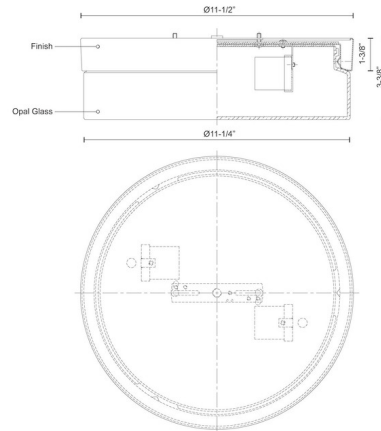

Lightology

lightology.com
866-954-4489
07-11-26

Project: _____
Company: _____
Location: _____ Fixture Type: _____
SPEC #: **KZC657617**
Approved On: _____ Approved By: _____

Lomita Flush Mount By Kuzco Lighting

Description

The Lomita Flush Mount Ceiling Light is a flush mount ceiling fixture with white opal glass and finished brushed nickel metal.

Shown in brushed nickel / white opal

Specifications

COLOR White Opal
BODY FINISH Brushed Nickel
WATTAGE 80W
DIMMER Standard 120V
DIMENSIONS 11.5"W x 3.4"H
BULB NOT INCLUDED 2 x A19/Medium (E26)/40W/120V Incandescent
OTHER BULB OPTIONS 2 x A19/Medium (E26)/120V LED