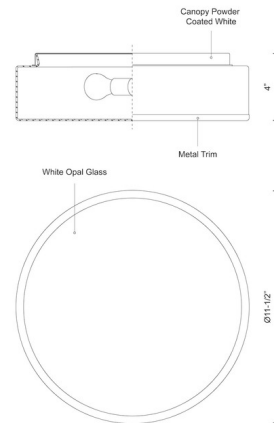

### Description

The Charlie Flush Mount Ceiling Light is a clean classic design that will blend into any decor. The simple metal rings holds a crisp glass diffuser that spreads a warm glow of light across your room.

### Specifications

COLOR	White Opal
BODY FINISH	Brushed Nickel
WATTAGE	16W
DIMMER	Standard 120V
DIMENSIONS	11.5"W x 3.5"H
BULB NOT INCLUDED	2 x A19/Medium (E26)/8W/120V LED
OTHER BULB OPTIONS	2 x A19/Medium (E26)/60W/120V Incandescent