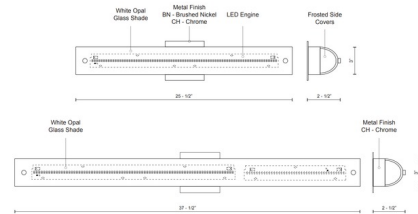

Description

The Peggy Bathroom Vanity Light offers a sleek, modern look featuring a half cylindrical White Opal glass diffuser set into a Chrome backplate. Available in two sizes. Suitable for damp locations. ETL listed. ADA compliant.

Shown in chrome / white opal

Specifications

COLOR White Opal
 BODY FINISH Chrome
 WATTAGE 28W
 DIMMER Low Voltage Electronic
 DIMENSIONS 25.5"W x 3"H x 2.5"D
 INTEGRATED LED MODULE 1 x LED/28W/120V LED

Technical Information