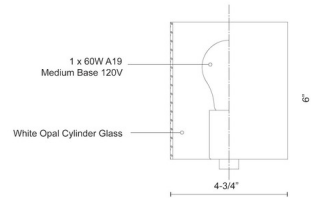

By Kuzco Lighting

Description

The Bridgewater Wall Light features a White Opal cylinder glass shade with Brushed Nickel or Chrome finish. UL listed.

Shown in brushed nickel / white opal

Specifications

COLOR White Opal
BODY FINISH Brushed Nickel
WATTAGE 60W
DIMMER Standard 120V
DIMENSIONS 4.75"W x 6"H x 5.5"D
BULB NOT INCLUDED 1 x A19/Medium (E26)/60W/120V Incandescent