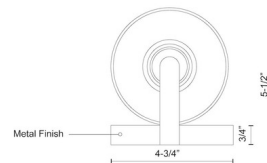

By Kuzco Lighting

Description

The Bridgewater Wall Light features a White Opal cylinder glass shade with Brushed Nickel or Chrome finish. UL listed.

Shown in brushed nickel / white opal

Specifications

COLOR White Opal
BODY FINISH Brushed Nickel
WATTAGE 60W
DIMMER Standard 120V
DIMENSIONS 4.75"W x 6"H x 5.5"D
BULB NOT INCLUDED 1 x A19/Medium (E26)/60W/120V Incandescent