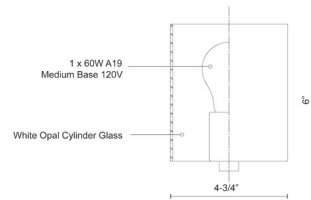

### Specifications

COLOR . . . . . White Opal  
BODY FINISH . . . . . Brushed Nickel  
WATTAGE . . . . . 60W  
DIMMER . . . . . Standard 120V  
DIMENSIONS . . . . . 4.75"W x 6"H x 5.5"D  
BULB NOT INCLUDED . . . . . 1 x A19/Medium (E26)/60W/120V Incandescent