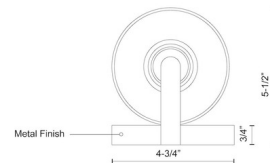

### Specifications

COLOR . . . . . White Opal  
BODY FINISH . . . . . Brushed Nickel  
WATTAGE . . . . . 60W  
DIMMER . . . . . Standard 120V  
DIMENSIONS . . . . . 4.75"W x 6"H x 5.5"D  
BULB NOT INCLUDED . . . . . 1 x A19/Medium (E26)/60W/120V Incandescent