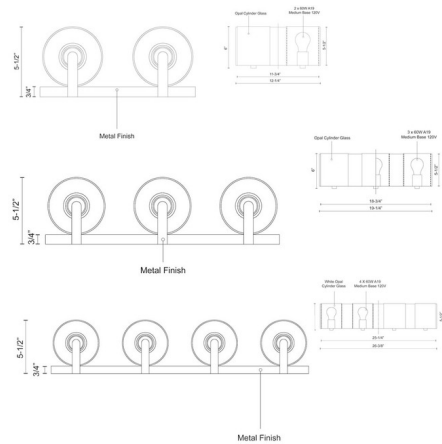

Lightology

lightology.com
866-954-4489
07-06-26

Project: _____

Company: _____

Location: _____ Fixture Type: _____

SPEC #: **KZC657687**

Approved On: _____ Approved By: _____

Bridgewater Bathroom Vanity Light By Kuzco Lighting

Description

The Bridgewater Bathroom Vanity Light features White Opal cylinder glass shades with Brushed Nickel or Chrome finish. Available with two, three or four lights. UL listed.

Shown in brushed nickel / white opal

Specifications

COLOR	White Opal
BODY FINISH	Brushed Nickel
WATTAGE	120W
DIMMER	Standard 120V
DIMENSIONS	11.75"W x 6"H x 5.5"D
BULB NOT INCLUDED	2 x A19/Medium (E26)/60W/120V Incandescent

CLICK TO VIEW PRODUCT