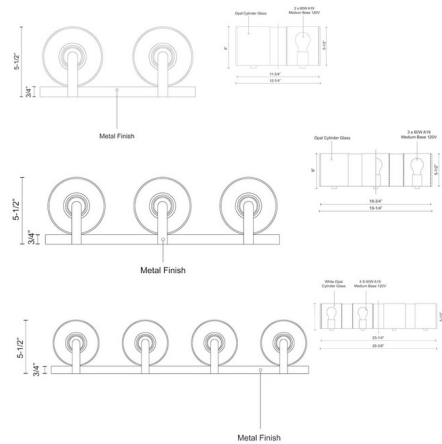

Lightology

lightology.com
866-954-4489
04-25-26

Project: _____
 Company: _____
 Location: _____ Fixture Type: _____
 SPEC #: **KZC657687**
 Approved On: _____ Approved By: _____

Bridgewater Bathroom Vanity Light By Kuzco Lighting

Description

The Bridgewater Bathroom Vanity Light features White Opal cylinder glass shades with Brushed Nickel or Chrome finish. Available with two, three or four lights. UL listed.

Shown in brushed nickel / white opal

Specifications

COLOR	White Opal
BODY FINISH	Brushed Nickel
WATTAGE	120W
DIMMER	Standard 120V
DIMENSIONS	11.75"W x 6"H x 5.5"D
BULB NOT INCLUDED	2 x A19/Medium (E26)/60W/120V Incandescent

CLICK TO VIEW PRODUCT