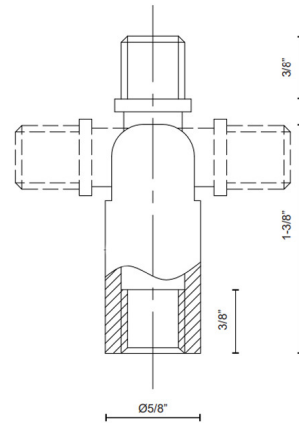

Lightology

lightology.com
866-954-4489
05-24-26

Project: _____

Company: _____

Location: _____ Fixture Type: _____

SPEC #: **KZC657720**

Approved On: _____ Approved By: _____

Slope Ceiling Adapter ADP002 By Kuzco Lighting

Description

The Slope Ceiling Adapter ADP002 is used to convert Kuzco pendants so they may be used on sloped ceilings.

Specifications

COLOR	N/A
BODY FINISH	Black
WATTAGE	N/A
DIMMER	N/A
DIMENSIONS	N/A
BULB	N/A

Shown in black

CLICK TO VIEW PRODUCT

Notes: