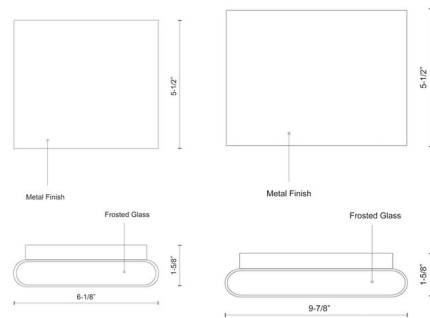

Lightology

lightology.com
866-954-4489
07-07-26

Project: _____

Company: _____

Location: _____ Fixture Type: _____

SPEC #: **KZC657726**

Approved On: _____ Approved By: _____

Slate Outdoor Up and Down Wall Sconce By Kuzco Lighting

Description

The Slate Outdoor Wall Sconce offers a sleek, minimalist look for any outdoor space. Features a slim shade with smooth rounded corners with frosted optical lenses at each end to provide upward and downward lighting. Up and down light distribution. Note: Not all options are available. 120V-277V is only available in the 6.1 inch size.

Shown in brushed nickel / frosted

Specifications

COLOR Frosted
BODY FINISH Brushed Nickel
WATTAGE 15W
DIMMER Low Voltage Electronic
DIMENSIONS 6.12"W x 5.5"H x 1.62"D
INTEGRATED LED MODULE 1 x LED/15W/120-277V LED