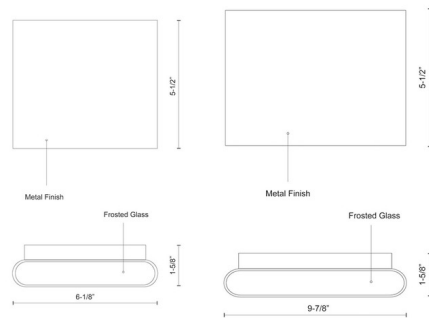

Lightology

lightology.com
866-954-4489
04-25-26

Project: _____

Company: _____

Location: _____ Fixture Type: _____

SPEC #: **KZC657726**

Approved On: _____ Approved By: _____

Slate Outdoor Up and Down Wall Sconce By Kuzco Lighting

Description

The Slate Outdoor Wall Sconce offers a sleek, minimalist look for any outdoor space. Features a slim shade with smooth rounded corners with frosted optical lenses at each end to provide upward and downward lighting. Up and down light distribution. Note: Not all options are available. 120V-277V is only available in the 6.1 inch size.

Shown in brushed nickel / frosted

Specifications

COLOR Frosted
BODY FINISH Brushed Nickel
WATTAGE 15W
DIMMER Low Voltage Electronic
DIMENSIONS 6.12"W x 5.5"H x 1.62"D
INTEGRATED LED MODULE 1 x LED/15W/120-277V LED