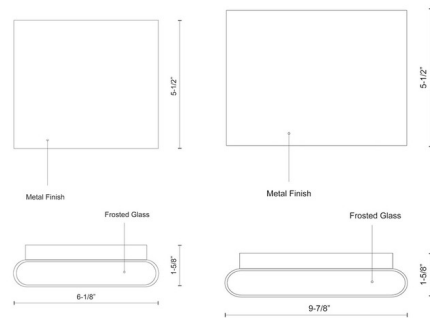

## Slate Outdoor Up and Down Wall Sconce By Kuzco Lighting

### Description

The Slate Outdoor Wall Sconce offers a sleek, minimalist look for any outdoor space. Features a slim shade with smooth rounded corners with frosted optical lenses at each end to provide upward and downward lighting. Up and down light distribution. Note: Not all options are available. 120V-277V is only available in the 6.1 inch size.

### Specifications

COLOR	Frosted
BODY FINISH	White
WATTAGE	15W
DIMMER	Low Voltage Electronic
DIMENSIONS	6.12"W x 5.5"H x 1.62"D
INTEGRATED LED MODULE	1 x LED/15W/120-277V LED