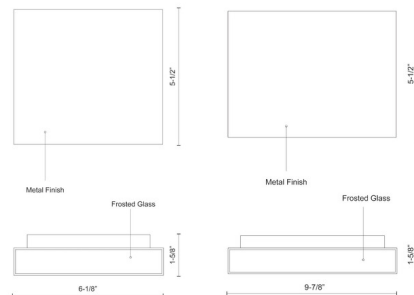

CLICK TO VIEW PRODUCT

Notes: