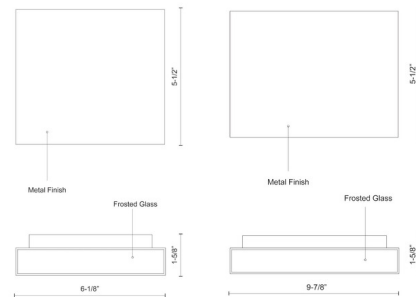

CLICK TO VIEW PRODUCT

Notes: