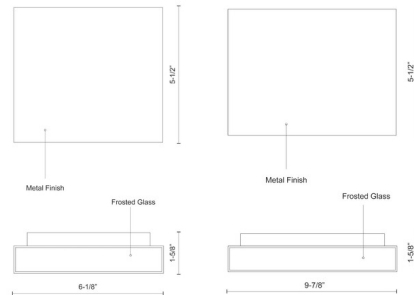

CLICK TO VIEW PRODUCT

Notes: