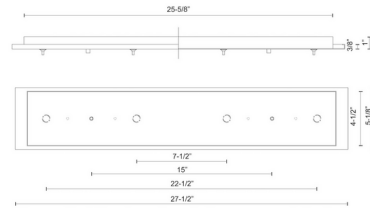

### Description

The Multi Port Linear Canopy system that allows you to hang up to four select line voltage pendants together on a single canopy. Each canopy includes SVT 120V wire for incandescent, halogen, and for some LED fixtures, and SSL 120V Kuzco LED wire.

### Specifications

COLOR	N/A
BODY FINISH	Brushed Gold
WATTAGE	N/A
DIMMER	N/A
DIMENSIONS	27.5"W x 5"D
BULB	N/A

CLICK TO VIEW PRODUCT

Notes: