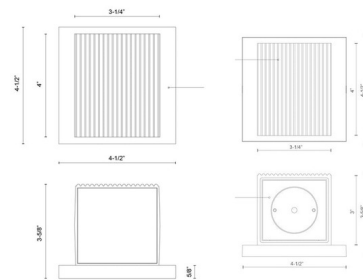

### Description

The Mavis Outdoor Wall Light offers a sleek, modern look that will serve as a functional fixture in your exterior spaces. It features a Black or White powder coated square shade with a ribbed texture set into a matching finished backplate and provides up and down lighting through Glass lenses. Note: White finish is not available in the 3.3 inch size.

### Specifications

COLOR	Frosted
BODY FINISH	White
WATTAGE	19W
DIMMER	Low Voltage Electronic
DIMENSIONS	4.5"W x 4.5"H x 3.6"D
INTEGRATED LED MODULE	1 x LED/19W/120V LED