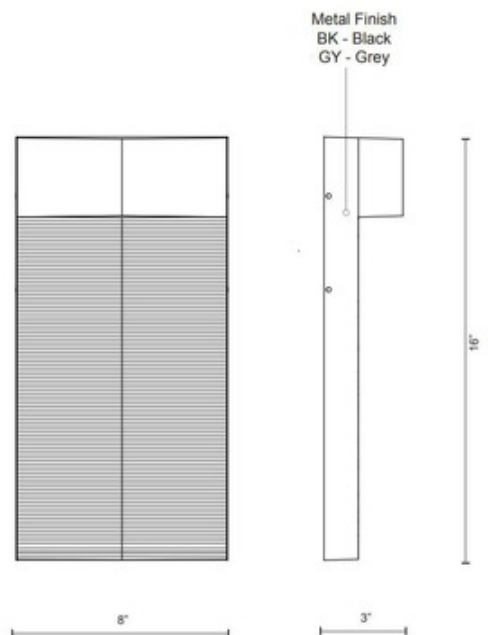

Technical Information

LUMINOUS FLUX	247 lumens
LUMENS/WATT	24.70
LAMP COLOR	3000K
COLOR RENDERING	90 CRI

SPEC # KZC657815