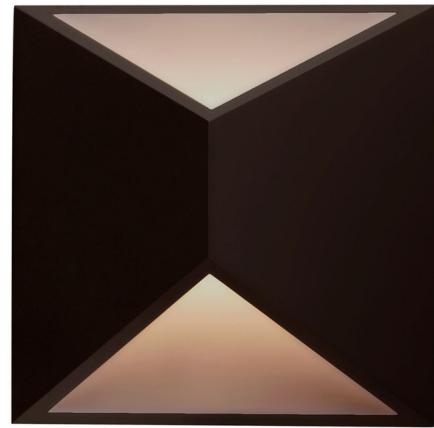

Lightology

lightology.com
866-954-4489
04-25-26

Project: _____

Company: _____

Location: _____ Fixture Type: _____

SPEC #: **KZC657820**

Approved On: _____ Approved By: _____

Indio Outdoor Wall Light

By Kuzco Lighting

Description

The Indio Outdoor Wall Light offers a sleek, modern look that will be the perfect addition to your exterior spaces, featuring a square or rectangular body with triangular openings at the top and bottom of the fixture for up and down lighting. Note: Black option is only available in the largest size.

Specifications

COLOR	N/A
BODY FINISH	Bronze
WATTAGE	6W
DIMMER	Low Voltage Electronic
DIMENSIONS	7"W x 7"H x 3"D
INTEGRATED LED MODULE	1 x LED/6W/120V LED

Technical Information

LAMP LIFE	50000 hours
COLOR RENDERING	90 CRI
LAMP COLOR	3000K
LUMENS/WATT	36.50
LUMINOUS FLUX	219 lumens

Shown in bronze