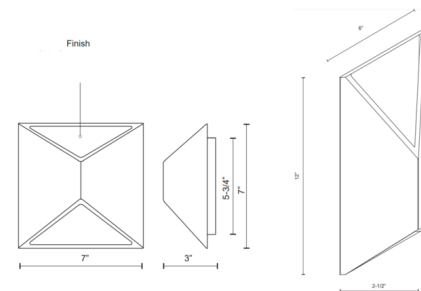

CLICK TO VIEW PRODUCT

Notes: