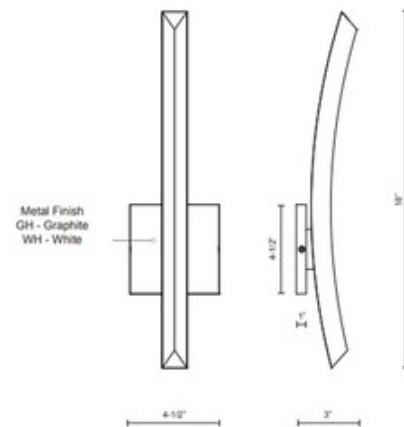

COMPANY

PROJECT

FIXTURE TYPE

APPROVED BY

DATE